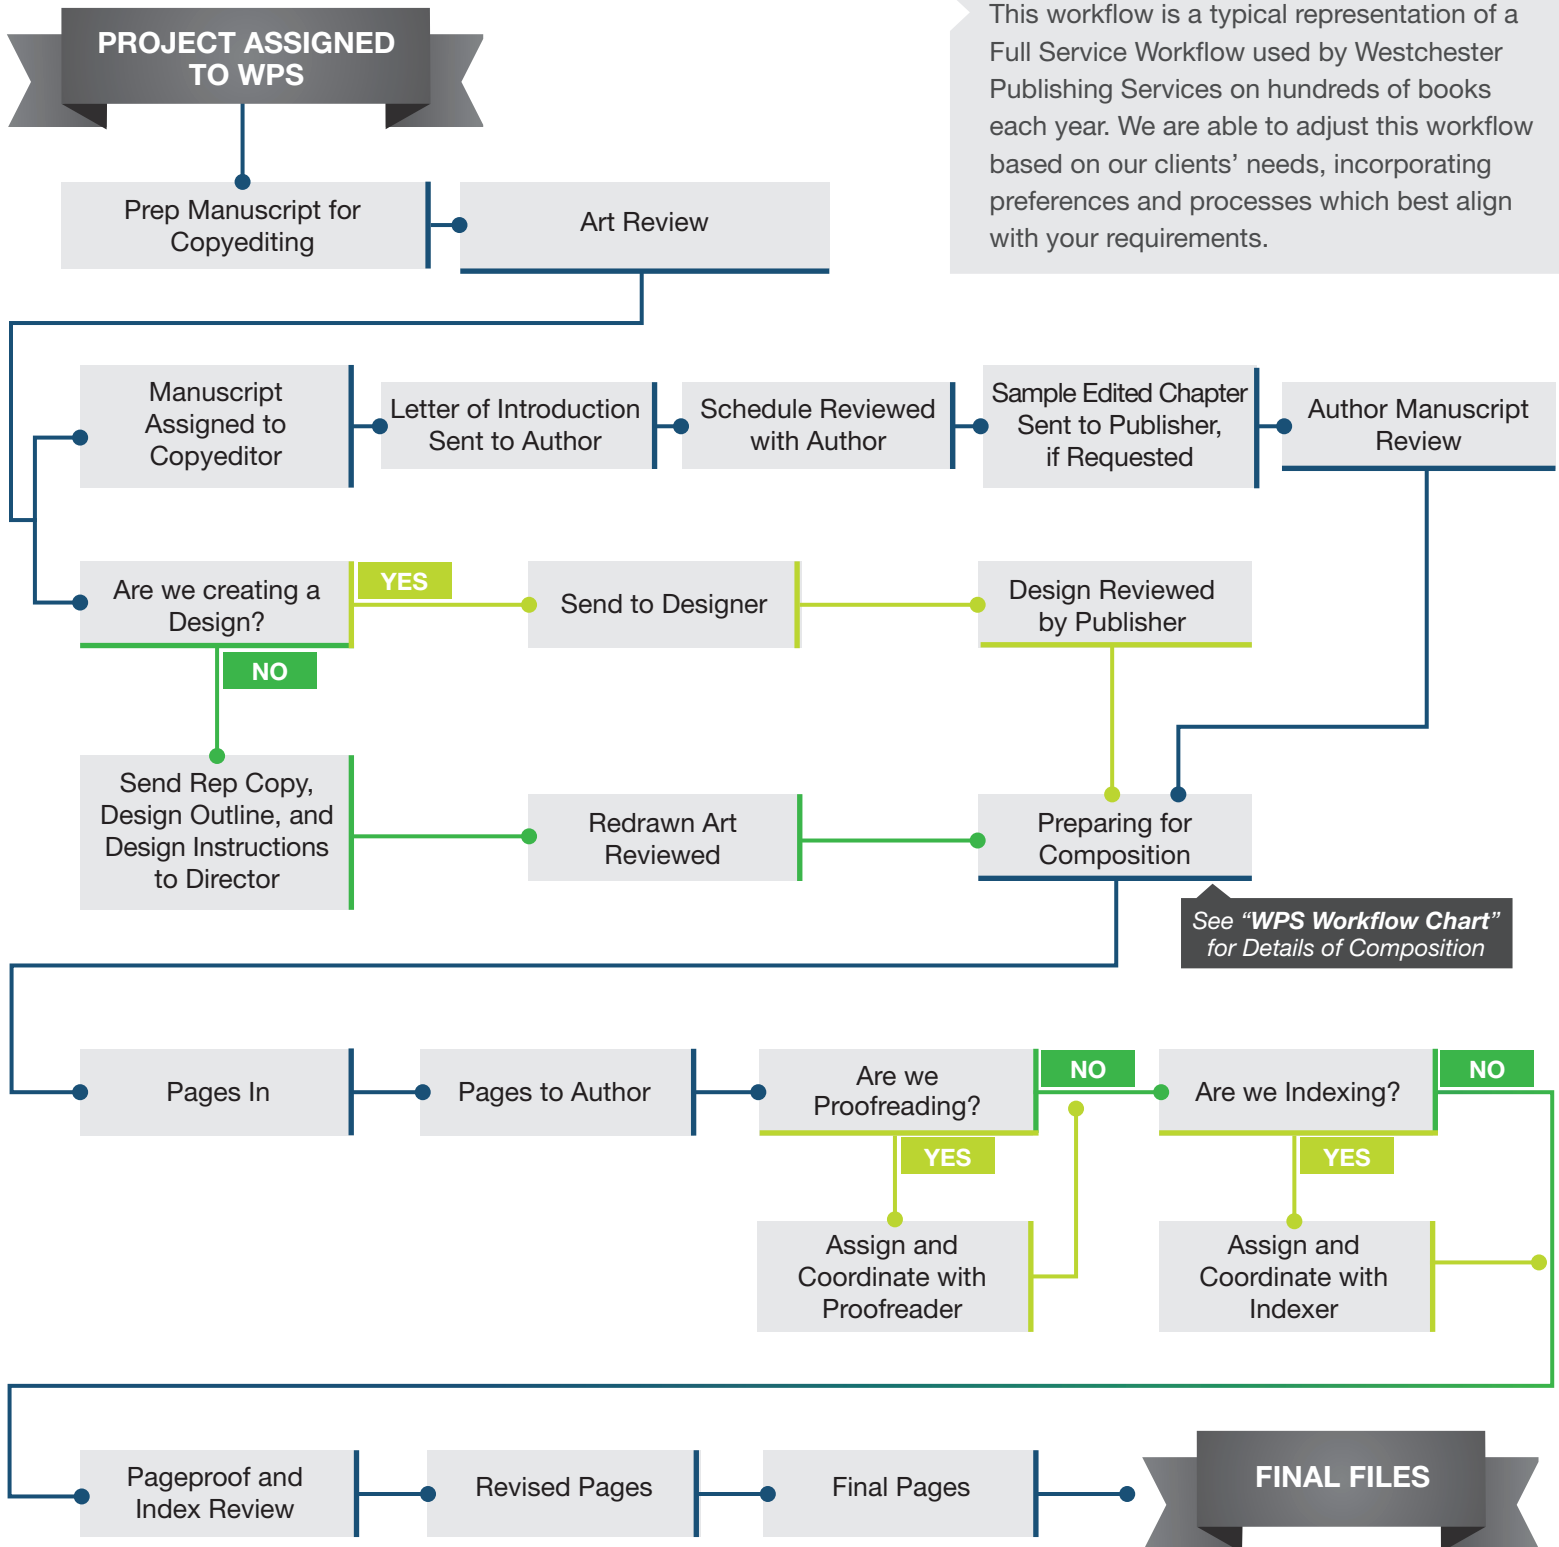

Full Service Workflow

Westchester
Publishing Services

This workflow is a typical representation of a Full Service Workflow used by Westchester Publishing Services on hundreds of books each year. We are able to adjust this workflow based on our clients' needs, incorporating preferences and processes which best align with your requirements.

See "WPS Workflow Chart" for Details of Composition